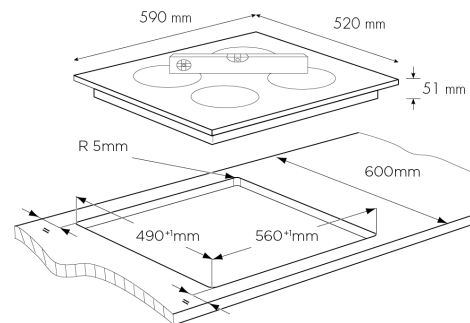

CHI644BB

60cm 4 zone induction cooktop with PowerBoost, touch on glass control, auto off and child lock safety.

Features

- PowerBoost
- Easy transition from ceramic cooktop
- 6.5kW rated input power
- Touch control
- Residual heat indicator
- Auto off safety
- Child lock
- 9 power levels
- Easy cleaning

DIMENSIONS

Total product height (mm) - 51, Total product width (mm) - 590, Total product depth (mm) - 520, Cut out width (mm) - 560, Cut out depth (mm) - 490